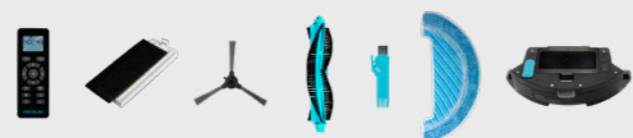

COMPOSITION:

- Robot vacuum cleaner
- Remote control
- Multifunctional brush (bristles and silicone)
- Mixed tank (solids and liquids)
- 2 mops
- 4 side brushes
- 2 high-efficiency filters
- Cleaning brush
- Charging base and power adapter
- Instruction manual

 44.8 x 11.9 x 36.1 cm 5 kg
46 x 13 x 37.2 cm 5.5 kg

 32 x 32 x 6 cm 2.5 kg

 100-240 V, 50/60 Hz

 8435484056595 (Box)
18435484056592 (Master)
05659

Conga 999 Vital X

Conga 999 Vital robot vacuum cleaner with Random technology. Multifunctional brush. Mixed tank. 160-minute autonomy. Suction power of 1400 Pa. 3 power and scrubbing levels. 6 programmes. Remote control. Programmable.