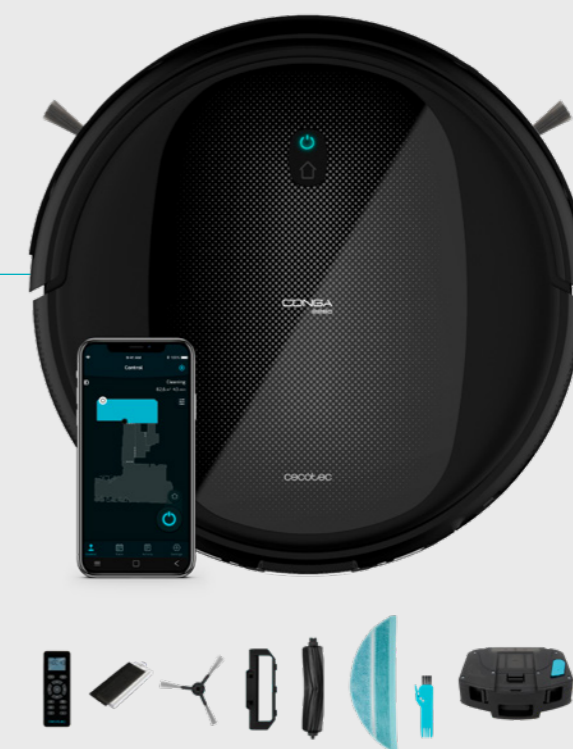

FEATURES:

- 4 in 1: robot vacuum cleaner that vacuums, scrubs, sweeps and mops.
- iTech SmartGyro 4.0: Organized navigation for a more efficient cleaning thanks to its gyroscopic proximity, antishock and free-fall sensors.
- APP Control: control programmes, power, scrubbing, cleaning record, and more from your smartphone.
- Virtual Map: view your home map from the smartphone app.
- Total Surface: Recharges and returns to the spot where it stopped to resume cleaning until your house is clean.
- Alexa & Google Assistant: compatible with voice virtual assistants.
- iWater: smart scrubbing with 3 water intensity levels (High, Medium and Low).
- BestFriend Care: interchangeable silicone brush ideal for pets.
- Memory Control: memorises and defines the quickest route, cleans the surface through which it passes and returns to the charging base.
- ForceClean 2100 Pa: great suction power for thorough cleaning.
- 10 Programs: Auto, Random, Edge, Intensive scrubbing, Room, Spiral, Manual and Back home.
- 3 power levels: Eco, Normal and Turbo
- OnlySilence: produces noise level beneath <64 dB.
- TwinFloor mop: 2-material mop for perfect scrubbing results.
- All-TimeTable: Programmable 24 hours, 7 days a week.
- Immortal Battery: reaches a 160-minute range*.

COMPOSITION:

- Robot vacuum cleaner
- BestFriend Care brush (silicone brush)
- Mixed tank
- Remote control
- 2 mops
- 4 side brushes
- 2 high-efficiency filters
- Cleaning brush
- Charging base and power adapter
- Instruction manual

 44 x 11.8 x 36 cm 4.22 kg
46.2 x 12.8 x 38 cm 4.68 kg

 32.2 x 32.5 x 7.8 cm 3.05 kg

 100-240 V, 50/60Hz

 8435484056960 (Box)
18435484056967 (Master)
05696

Conga 2290 Absolute

Conga 2290 Ultimate robot vacuum cleaner with Gyro technology. Jalisco brush. Mixed tank. 160-minute autonomy. Suction power of 2100 Pa. 3 power and scrubbing levels. 10 programmes. APP. Alexa Virtual Assistant. Programmable. Remote control. Compatible with 2000 autoclean base.