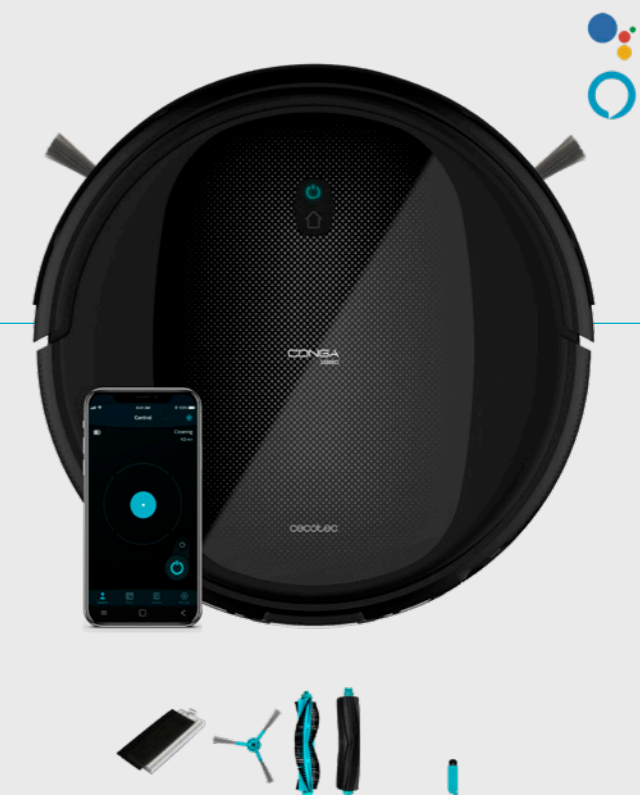

COMPOSITION:

- Robot vacuum cleaner
- Multifunctional brush (bristles and silicone)
- BestFriend Care brush
- Mixed tank (solids and liquids)
- Dust tank
- 2 mops
- 4 side brushes
- 2 high-efficiency filters
- Cleaning brush
- Charging base and power adapter
- App manual
- Instruction manual