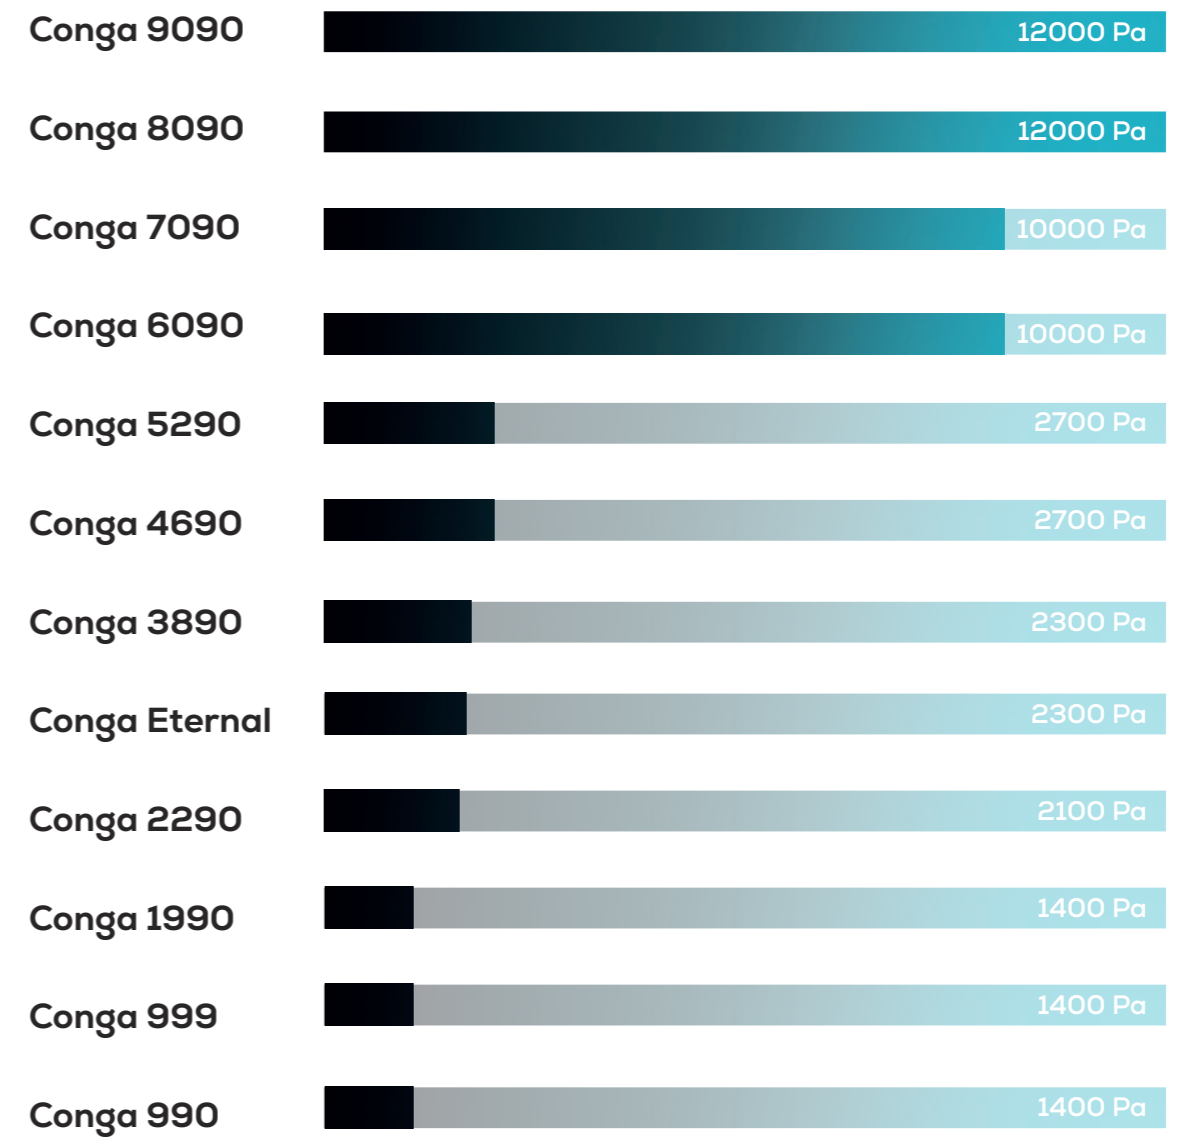

Cyclonic

Pascals (Pa): "negative" pressure or force exerted by the vacuum cleaner through the combined efficiency of its motor and brush to suck up all the dirt. Suction level varies according to the number of pascals, i.e., the higher the pascals, the more dirt it will trap.