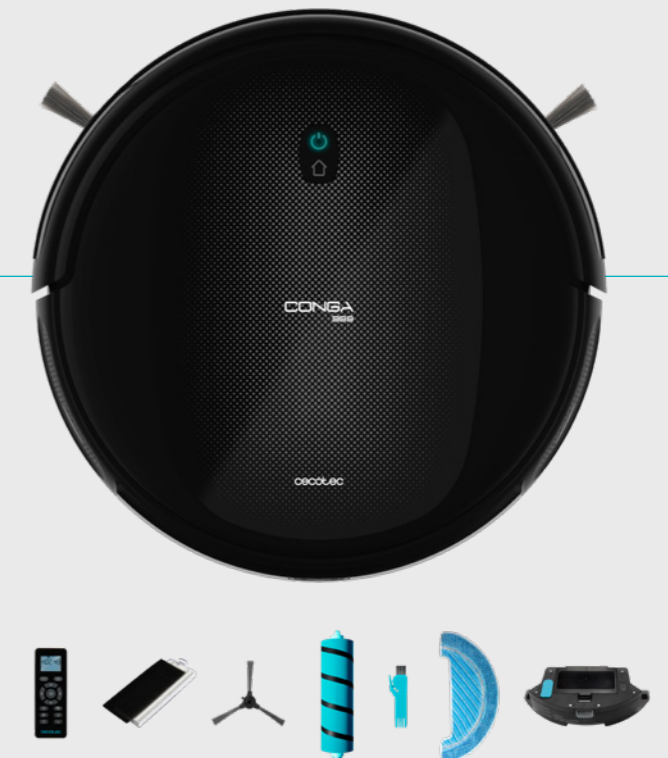

COMPOSITION:

- Robot vacuum cleaner
- Remote control
- Jalisco brush
- Mixed tank (solids and liquids)
- 2 mops
- 4 side brushes
- 2 high-efficiency filters
- Cleaning brush
- Charging base and power adapter
- Instruction manual