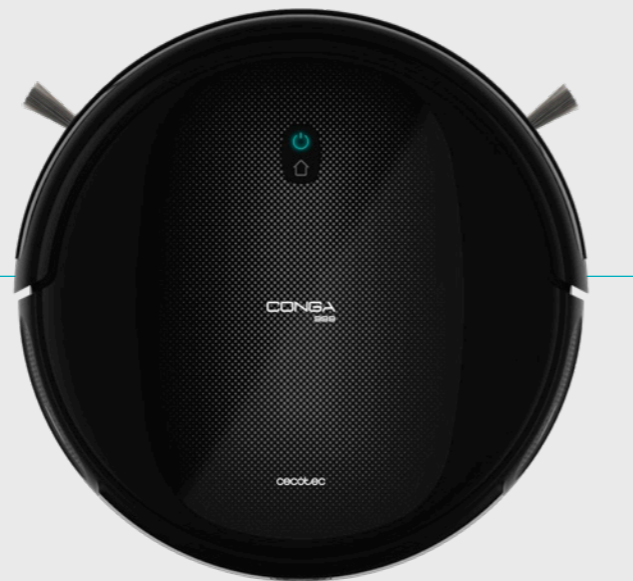

COMPOSITION:

- Robot vacuum cleaner
- Remote control
- Multifunctional brush (bristles and silicone)
- Mixed tank (solids and liquids)
- 2 mops
- 4 side brushes
- 2 high-efficiency filters
- Cleaning brush
- Charging base and power adapter
- Instruction manual

44.8 x 11.9 x 36.1 cm 5 kg
46 x 13 x 37.2 cm 5.5 kg

32 x 32 x 6 cm 2.5 kg

100-240 V, 50/60 Hz

8435484056595 (Box)
18435484056592 (Master)
05659