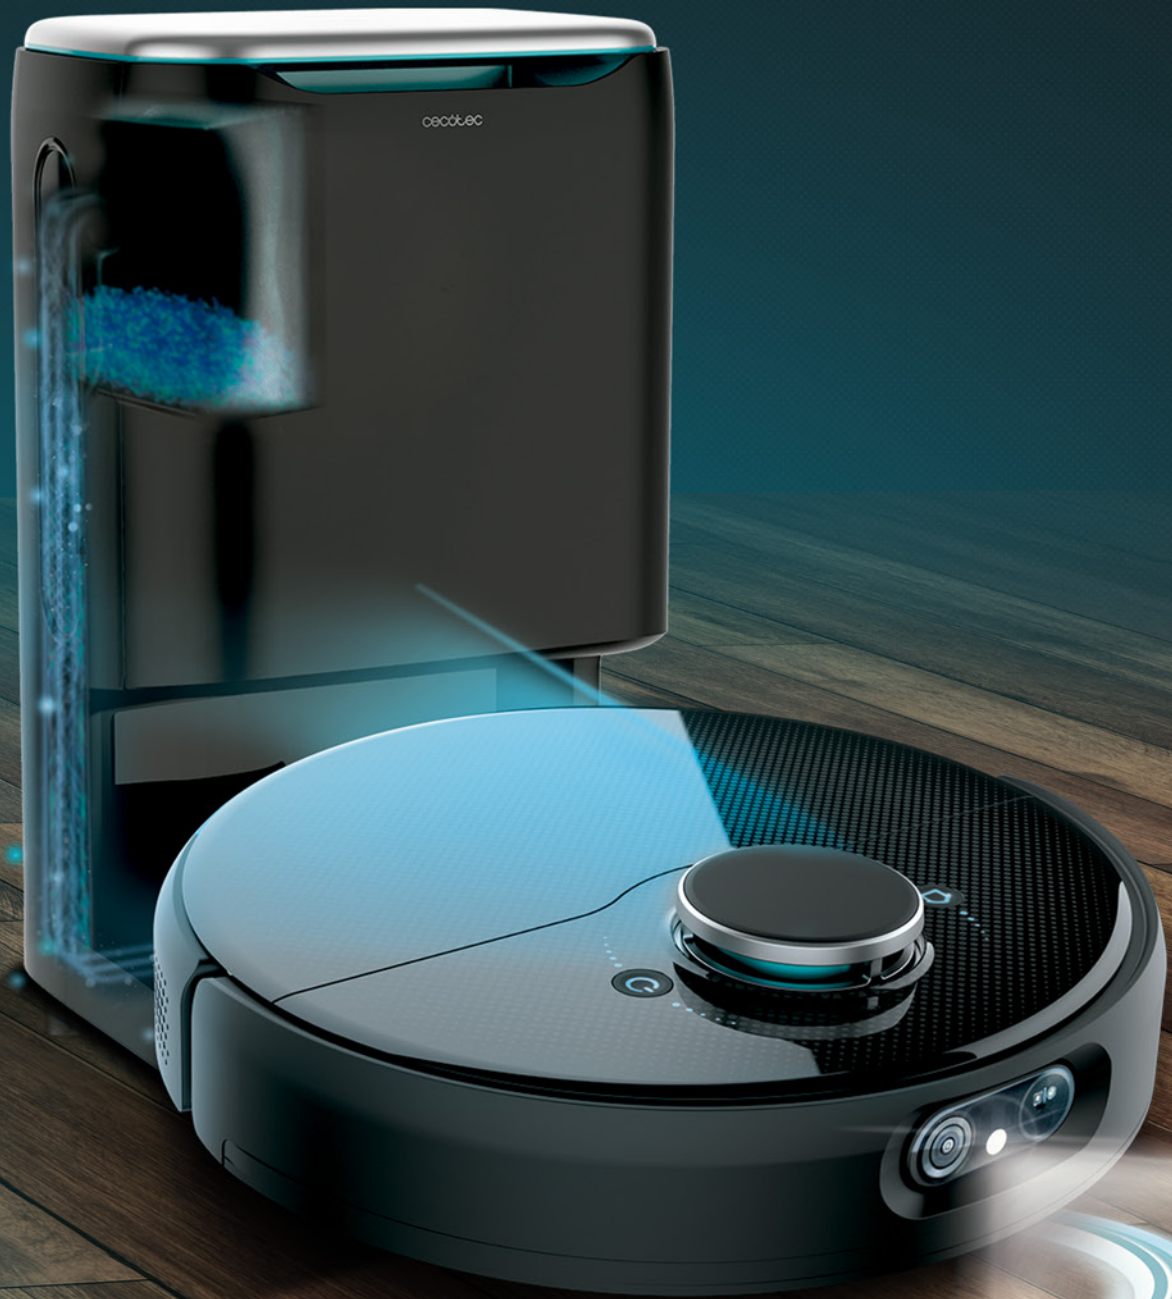

cecotec

CONGA

Robot vacuum cleaner

CONGA

Revolutionise cleaning, with Conga

The robot that has brought the latest cleaning technology to more than 1 million homes is back with innovative features to overcome any challenge and make your life easier. Conga is very smart, ultra-powerful, has multiple brushes, unstoppable scrubbing, and it cleans itself.

Conga like never before.

The ultimate robot vacuum cleaner is back

Year after year, technology advances and Conga advances with it. Featuring an ever-learning AI, market-leading suction power, a scrubbing system that removes dried-on stains, and an autoclean base. The definitive cleaning experience.