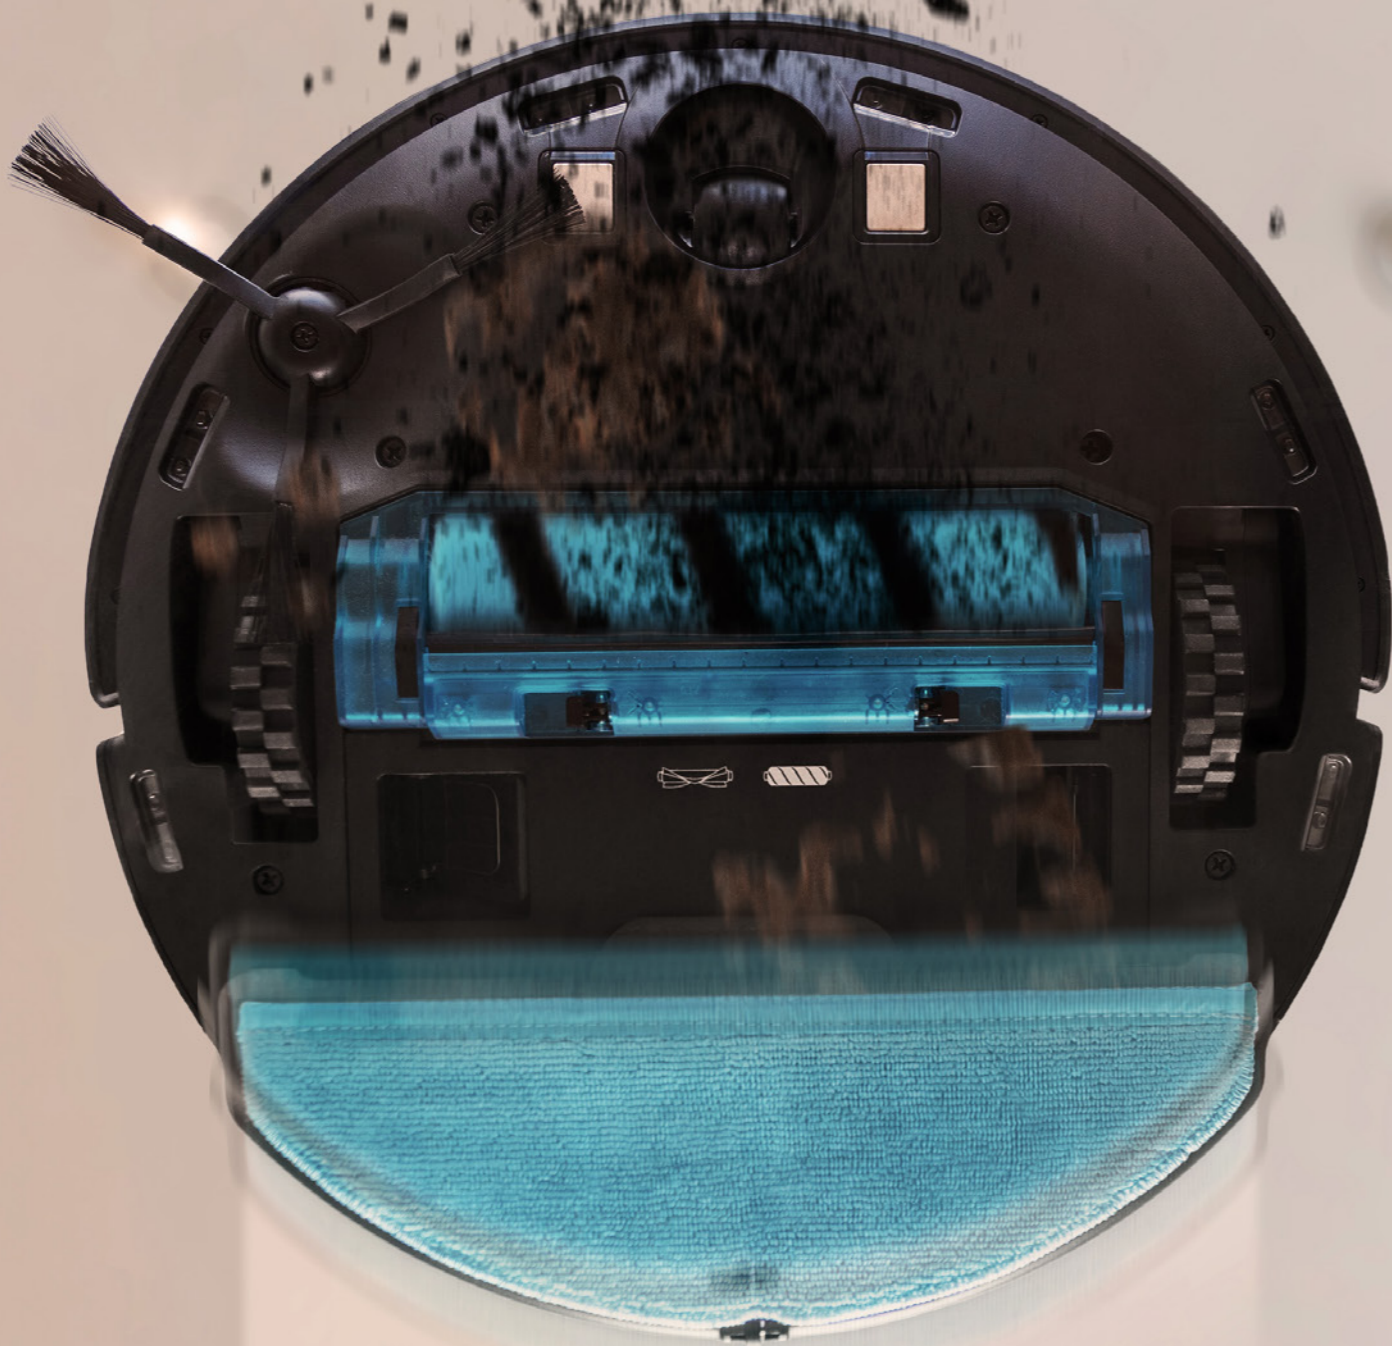

*In optimal cleaning conditions: hard floors with low friction and moderate amount of obstacles.

TOTAL SURFACE 3.0

Nothing will get in the way of spotlessness

If your robot detects that it is low on battery to finish cleaning your home, it returns to its charging base by the fastest route to charge and resume cleaning where it left off.

*Available in 8090 Ultra and 9090 models.

4 IN 1

Capable of anything!

Conga is much more than a robot vacuum cleaner - Conga is the ultimate robot: it vacuums, sweeps, mops, and scrubs. Enjoy the most complete cleaning while you gain time every day and forget about it.