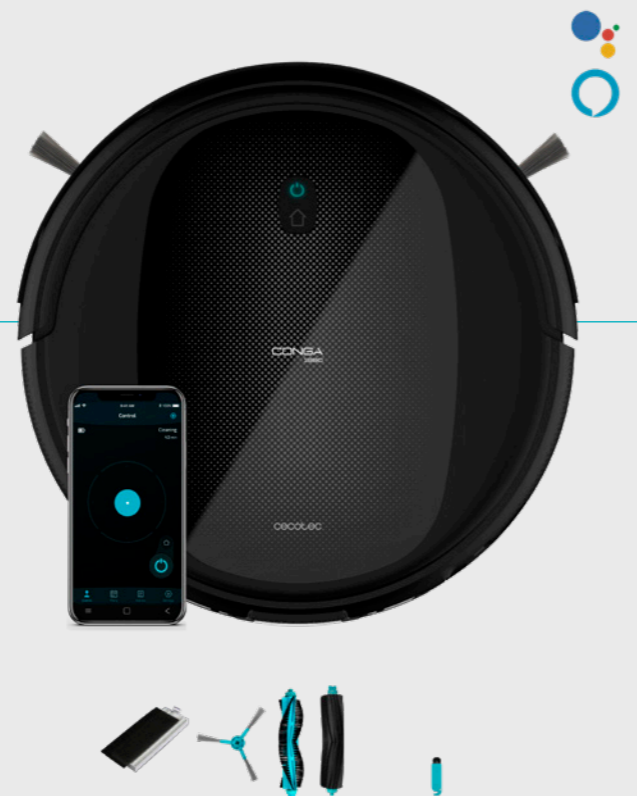

FEATURES:

- Professional 4-in-1 robot vacuum cleaner: sweeps, vacuums, mops and scrubs the floor.
- APP Control: smartphone app that allows you to control the robot from wherever you are.
- Virtual assistant: Smart cleaning with Alexa & Google Assistant.
- BestFriend Care: includes an interchangeable silicone brush, especially designed for pets.
- Multifunctional brush: two-material brush, bristles and silicone, suitable for all type of surfaces.
- Smart scrubbing through iWater technology. Experience absolute control with its 3 scrubbing levels, suitable for all types of surfaces.
- Wash4You: scrubs all the possible surface thanks to its electronic control.
- Turbo Clean Carpet: Turbo mode that activates automatically when the robot passes through carpets.
- ForceClean: maximises the robot suction power up to 1400 Pa.
- 3 power levels: Eco, Normal and Turbo mode for every type of dirt and situation. Li-Ion battery. 14.4 V and 2600 mAh. Enjoy up to 160 minutes of autonomy.

COMPOSITION:

- Robot vacuum cleaner
- Multifunctional brush (bristles and silicone)
- BestFriend Care brush
- Mixed tank (solids and liquids)
- Dust tank
- 1 mop
- 4 side brushes
- 2 high-efficiency filters
- Cleaning brush
- Charging base and power adapter
- App manual
- Instruction manual
- Velcro replacement.