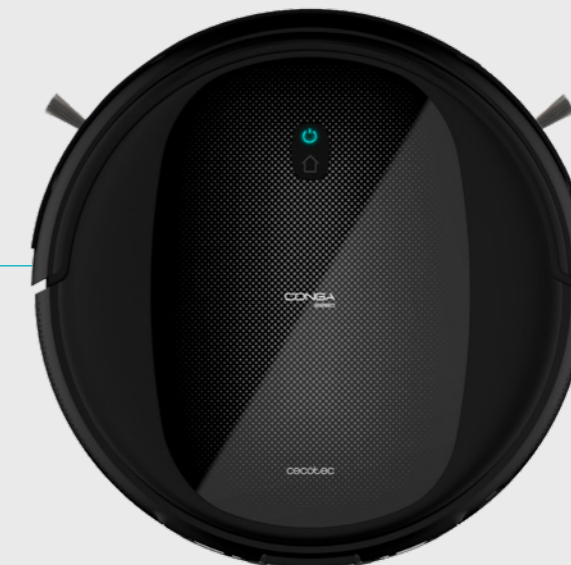

COMPOSITION:

- Robot vacuum cleaner
- Jalisco brush
- Mixed tank (solids and liquids), suitable for the autoclean base
- Solid tank
- 2 Mops
- 4 Side Brushes
- 2 high-efficiency filters
- Cleaning brush
- Charging base and power adapter
- Instruction manual

05797