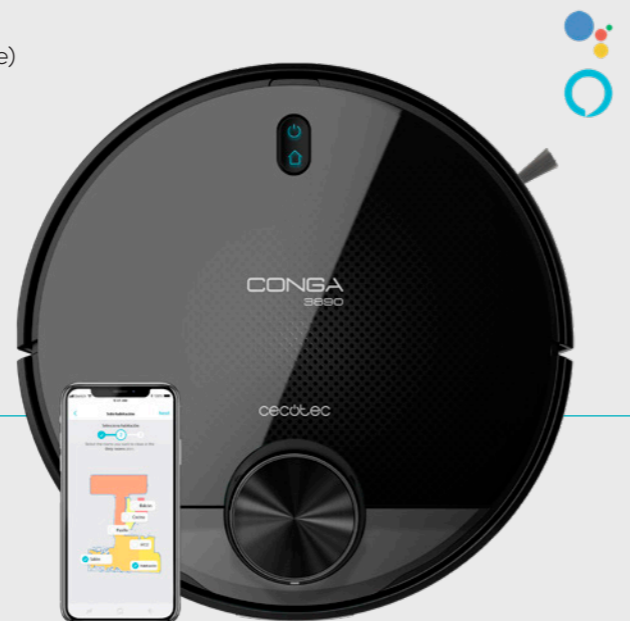

COMPOSITION:

- Conga 3890 Ultra robot vacuum cleaner
- Jalisco brush
- Multifunctional brush (bristles and silicone)
- Special silicone brush for pets
- Mixed tank (solids and liquids)
- Dust tank
- 2 mops
- 2 side brushes
- 2 high-efficiency filters
- Cleaning brush
- Charging base and power adapter
- Instruction manual
- App manual
- Remote control