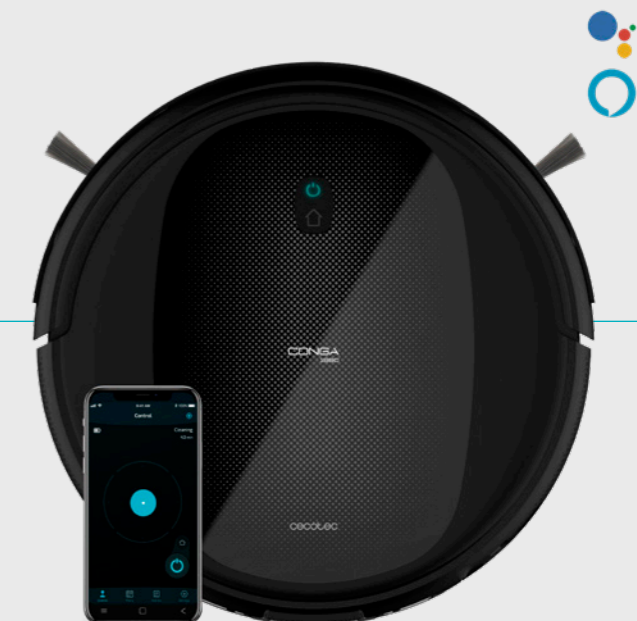

COMPOSITION:

- Robot vacuum cleaner
- Multifunctional brush (bristles and silicone)
- BestFriend Care brush
- Mixed tank (solids and liquids)
- Dust tank
- 2 mops
- 4 side brushes
- 2 high-efficiency filters
- Cleaning brush
- Charging base and power adapter
- App manual
- Instruction manual