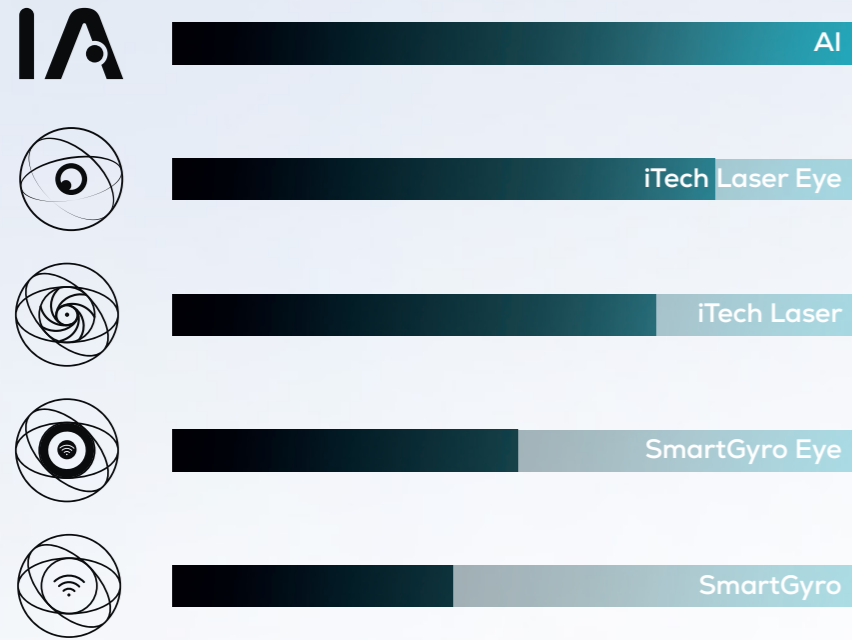

Navigation technology