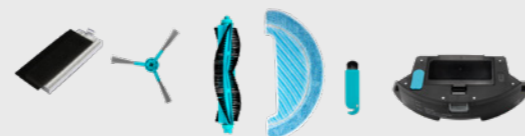

COMPOSITION:

- Robot vacuum cleaner
- Multifunctional brush (bristles and silicone)
- Mixed tank (solids and liquids)
- 2 mops
- 4 side brushes
- 2 high-efficiency filters
- Cleaning brush
- Charging base and power adapter
- App manual
- Instruction manual

32.5 x 32.8 x 7 cm 2.88 kg

100-240 V, 50/60Hz

8435484056915 (Box)
18435484056912 (Master)
05691

Conga Flash Connected Vital

Conga Flash Connected Vital robot vacuum cleaner with random technology. 160 minutes of autonomy. Suction power of 2100 Pa. 3 power and scrubbing levels. Multifunctional brush, ideal for carpets. 6 programmes. APP. Alexa Virtual Assistant. Programmable.