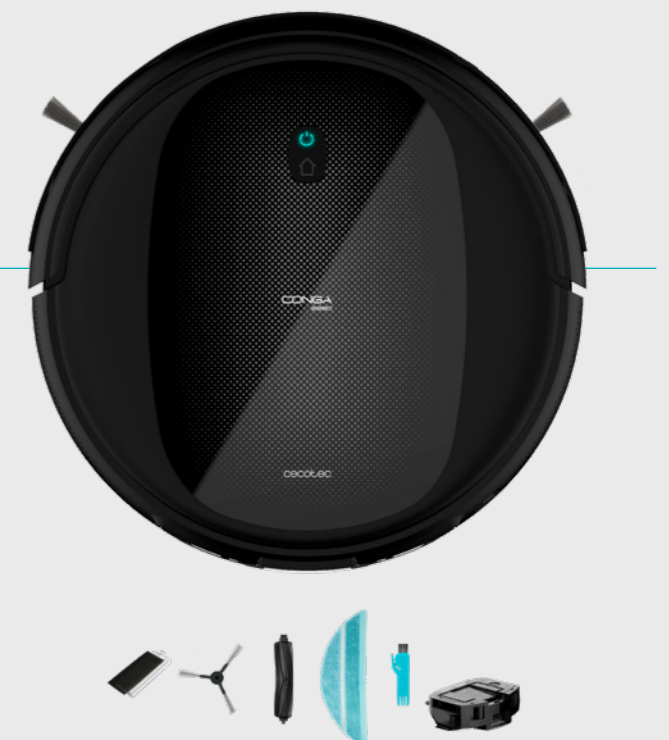

FEATURES:

- 4 in 1: robot vacuum cleaner that vacuums, scrubs, sweeps and mops.
- iTech SmartGyro 4.0: Organized navigation for a more efficient cleaning thanks to its gyroscopic proximity, antishock and free-fall sensors.
- APP Control: control programmes, power, scrubbing, cleaning record, and more from your smartphone.
- Virtual Map: view your home map from the smartphone app.
- Total Surface: Recharges and returns to the spot where it stopped to resume cleaning until your house is clean.
- Alexa & Google Assistant: compatible with voice virtual assistants.
- iWater: smart scrubbing with 3 water intensity levels (High, Medium and Low).
- BestFriend Care: interchangeable silicone brush ideal for pets.
- Memory Control: memorises and defines the quickest route, cleans the surface through which it passes and returns to the charging base.
- ForceClean 2100 Pa: great suction power for thorough cleaning.
- 8 Programs: Auto, Random, Edge, Intensive scrubbing, Room, Spiral, Manual and Back home.
- 3 power levels: Eco, Normal and Turbo
- OnlySilence: produces noise level beneath <64 dB.
- TwinFloor mop: 2-material mop for perfect scrubbing results.
- All-TimeTable: Programmable 24 hours, 7 days a week.
- Immortal Battery: reaches a 160-minute range*.

  31,7 x 32 x 7,8 cm 3,04 kg

 100-240 V, 50/60Hz

 8435484056946 (Box)
18435484056943 (Master)
05694

Conga Perfect&Clean Connected Vital

Conga Perfect&Clean Connected Vital robot vacuum cleaner with Gyro technology. 160-minute autonomy. Suction power of 2100 Pa. 3 power and scrubbing levels. BestFriend Care silicone brush. 10 programmes. APP. Alexa Virtual Assistant. Programmable. Compatible with Conga Home 2000 autoclean base.