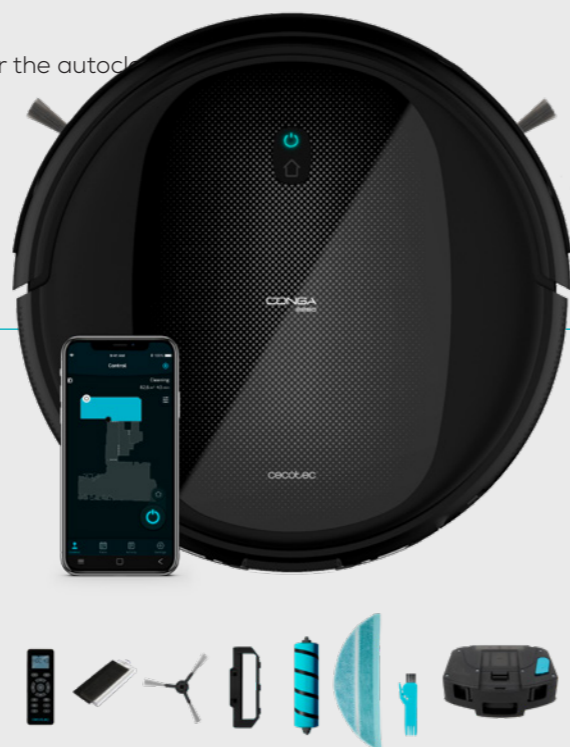

COMPOSITION:

- Robot vacuum cleaner
- Jalisco brush
- Mixed tank (solids and liquids), suitable for the autoclean base
- Remote control
- 2 mops
- 4 side brushes
- 2 high-efficiency filters
- Cleaning brush
- Charging base and power adapter
- Instruction manual
- App manual

- 44 x 11.8 x 36 cm 4.3 kg
  46.2 x 12.8 x 38 cm 4.72 kg
- 32.2 x 32.5 x 7.8 cm 3.15 kg
- 100-240 V, 50/60Hz
- 8435484056977 (Box)
  18435484056974 (Master)
  05697