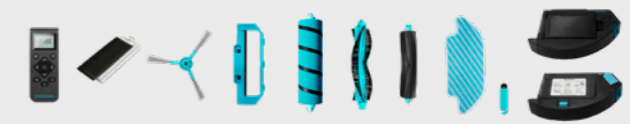

COMPOSITION:

- Robot vacuum cleaner
- Multifunctional brush (bristles and silicone)
- Special silicone main brush for pets
- Jalisco brush
- Mixed tank (solids and liquids)
- Dust tank
- Remote control
- 2 mops
- 2 side brushes
- 2 high-efficiency filters
- Cleaning brush
- Charging base and power adapter
- Instruction manual
- App manual

 62.3 x 13.5 x 42.5 cm 7.1 kg
63.5 x 16 x 45.5 cm 7.7 kg

 35.5 x 35.5 x 9 cm 5.1 kg

 100-240 V, 50/60 Hz

 8435484055536 (Box)
05553

Conga Eternal Laser Vital

Conga Eternal Laser Vital robot vacuum cleaner. 110-minute autonomy. Suction power of 2200 Pa. 3 power and scrubbing levels. Multifunctional Brush. 10 programmes. APP. Alexa Virtual Assistant. Programmable.