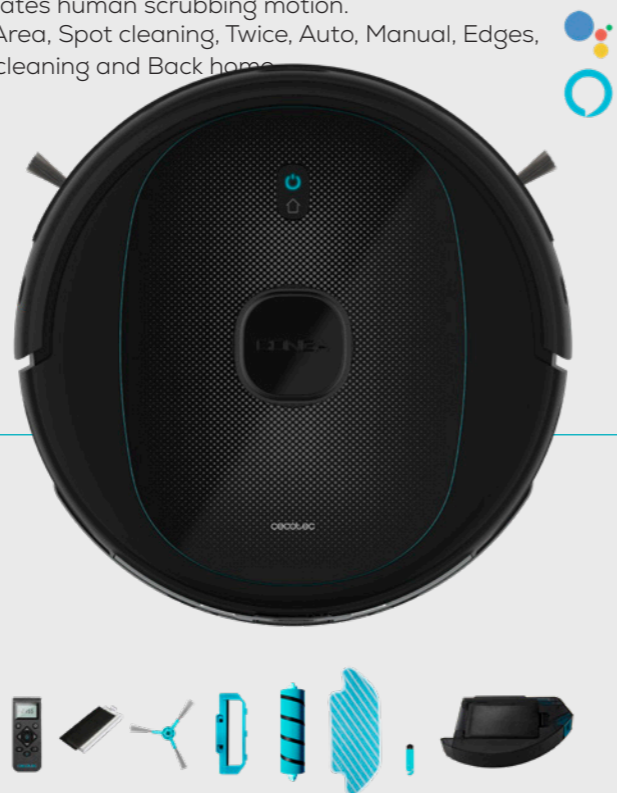

COMPOSITION:

- Robot vacuum cleaner
- Jalisco brush
- Mixed tank (solids and liquids)
- 2 mops
- 4 side brushes
- Cleaning brush
- Charging base and power adapter
- Instruction manual
- App card

 48.7 x 15 x 38 cm 5.3 kg
50.2 x 17.5 x 40.3 cm 5.86 kg

 34 x 35 x 10.2 cm 3.92 kg

 220-240 V, 50/60Hz

 8435484057424 (Box)
18435484057421 (Master)
05742

Conga 8090 Ultra

Robot vacuum cleaner with laser technology that scrubs, vacuums and sweeps at the same time. Maximum power: 12,000 Pa. Jalisco brush. RoomPlan 3.0. APP. Special brush for pets. Compatible with 5 GHz networks. Remote control. Compatible with Conga Home 10.000 autoclean base.