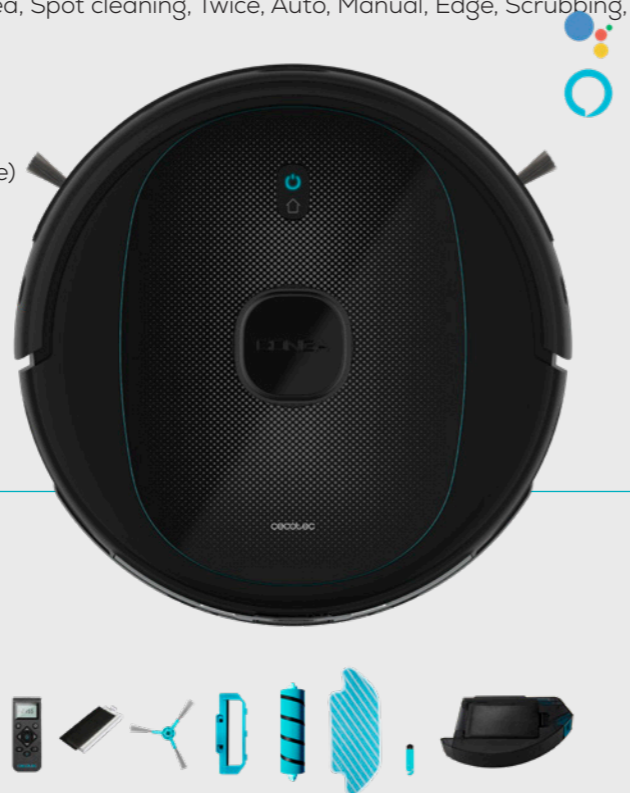

COMPOSITION:

- Robot vacuum cleaner
- Multifunctional brush (bristles and silicone)
- Special silicone main brush for pets
- Jalisco brush
- Mixed tank (solids and liquids)
- 2 mops
- 4 side brushes
- 2 high-efficiency filters
- Cleaning brush
- Charging base and power adapter
- Instruction manual
- App manual

48.5 x 15 x 38 cm 5.36 kg
50 x 17.2 x 40 cm 5.48 kg

33.5 x 33.8 x 9.6 cm 3.9 kg

220-240 V, 50/60Hz

8435484056632 (Box)
18435484056639 (Master)
05663