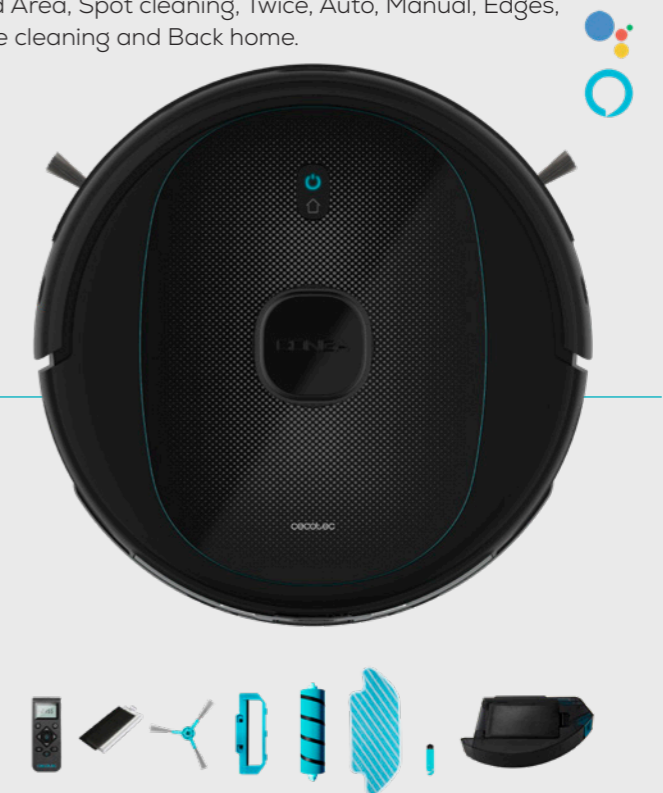

COMPOSITION:

- Robot vacuum cleaner
- Jalisco brush
- Mixed tank (solids and liquids)
- 1 mop
- 4 side brushes
- Cleaning brush
- Charging base and power adapter
- Instruction manual
- App card

 48.7 x 15 x 38 cm 5.3 kg
50.2 x 17.5 x 40.3 cm 5.86 kg

 34.6 x 35.4 x 10 cm 3.92 kg

 220-240 V, 50/60Hz

 8435484057400 (Box)
18435484057407 (Master)
05740

Conga 5290 Ultra X

Conga 5290 Ultra X robot vacuum cleaner with Laser technology. Jalisco brush. Mixed tank. 150-minute autonomy. Suction power of 2700 Pa. 3 power and scrubbing levels. 12 programmes. APP. Alexa Virtual Assistant. Programmable. Compatible with Conga Home 5000 autoclean base.