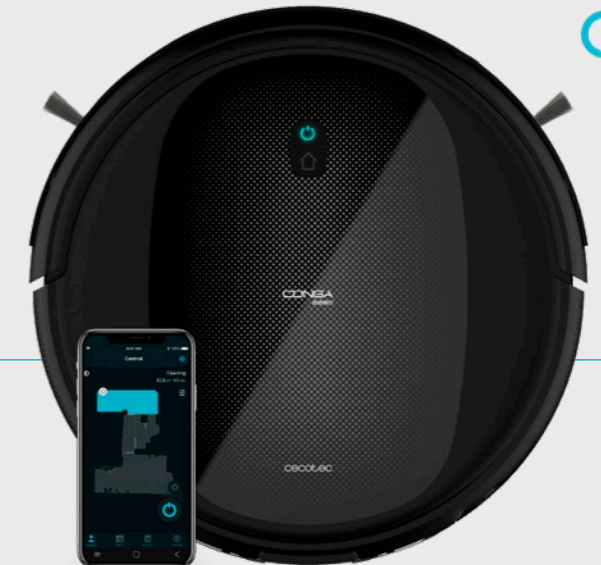

56.7 x 11 x 36.5 cm 5.05 kg
58.5 x 12.2 x 38.6 cm 5.51 kg

31.5 x 32 x 8.4 cm 3.19 kg

220-240 V, 50/60Hz

8435484057349 (Box)
18435484057346 (Master)
05734