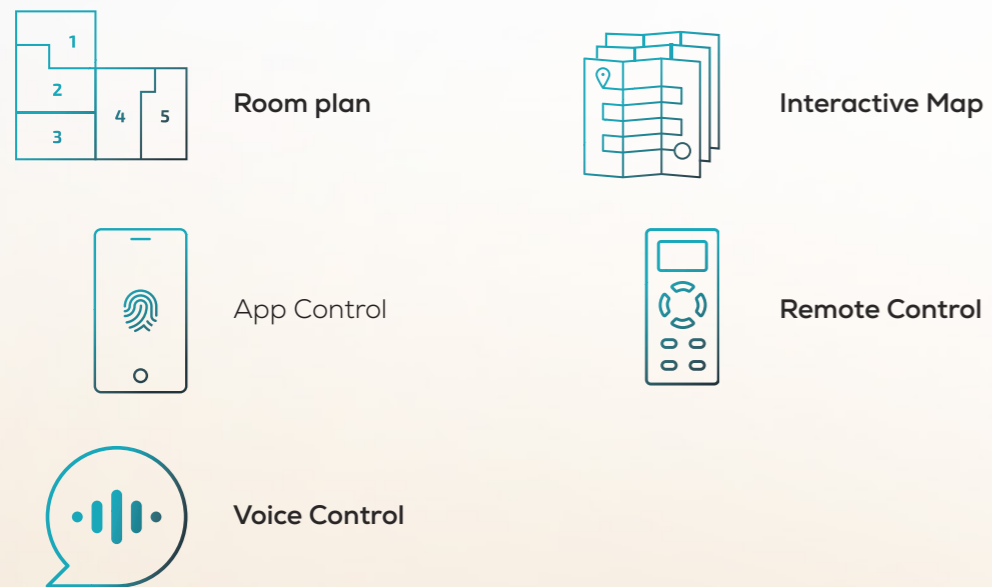

Reestablish order

If it detects five or more objects on a room's floor, Conga registers it as clutter and sends a warning to your device to let you know which room it can't clean. In the meantime, it keeps on cleaning the house and goes back to said room once the clutter is removed.

Your most loyal cleaning ally

Conga's Artificial Intelligence is so smart that it identifies your pet and avoids it by creating a limited area so as not to disturb it. He is also able to recognise his poo and dodge it so as not to avoid a disaster.

*Disponible en los modelos Conga 9090 AI, 9090 AI T, Conga 7090 AI y 7090 AI X.

Navigation technology

Cleaning control

NAVIGATION

Smartly efficient

Enjoy tailor-made cleaning in the most comfortable way. Conga features smart navigation to move effectively by itself or on your command to leave your home's floor looking as good as new.

ARTIFICIAL INTELLIGENCE*

It scans, thinks, and acts

Conga is designed to never stop learning and offers custom cleaning. It is capable of mapping your home thanks to its laser technology for customised cleaning, it detects and recognises objects with its 3D camera so that nothing stops the cleaning and it reaches your home's every corner in an orderly way thanks to its optical sensors.