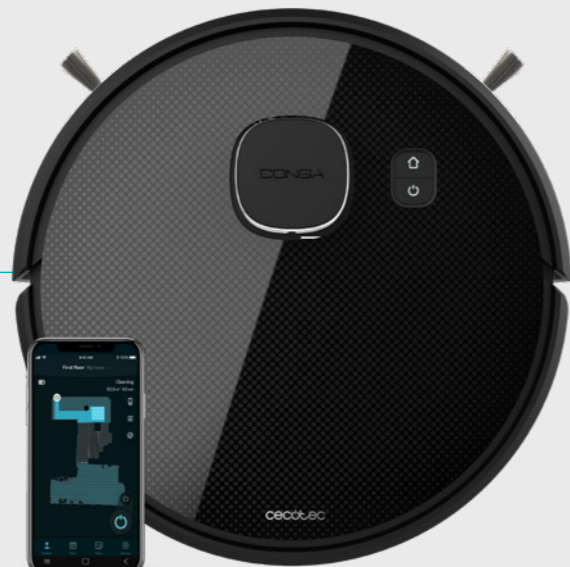

Conga Eternal Pet Vital robot vacuum cleaner. 110-minute autonomy. Suction power of 3000 Pa. 3 power and scrubbing levels. Silicone brush. 10 programmes. APP. Alexa Virtual Assistant. Programmable.

FEATURES:

- 4 in 1: robot vacuum cleaner that vacuums, scrubs, sweeps and mops.
- iTech Laser Eye: smart navigation through laser sensor that maps your house and plans a precise and organised cleaning route. It is always oriented thanks to its optical sensors.
- ForceClean 3000 Pa: great suction power for thorough cleaning.
- Interactive MultiMap: maps your home to smartly clean by areas, clean specific spots, restrict areas...
- 2600 mAh Battery: high range, up to 110-minute autonomy.
- APP Control: control programmes, power, scrubbing, cleaning record, etc. from your smartphone.
- Room Plan 2.0: Management by room. Select the order of the tasks and the cleaning modes for each of the rooms. Now, faster and more efficient.
- Alexa: compatible with your virtual voice assistant.
- 10 programs: Auto, Edge, Twice, Spot, Area, Restricted Area, Manual, Scrubbing, Spiral, and Back Home
- Scrubbing: swaying intensive scrubbing motion.
- Turbo Clean carpet: Automatic Turbo Mode on carpets

COMPOSITION:

- Robot vacuum cleaner
- Best Friend Care silicone brush
- Mixed tank (solids and liquids)
- 1 Mop
- 2 Side Brushes
- High-efficiency filter
- Cleaning brush
- Charging base and power adapter
- Instruction manual