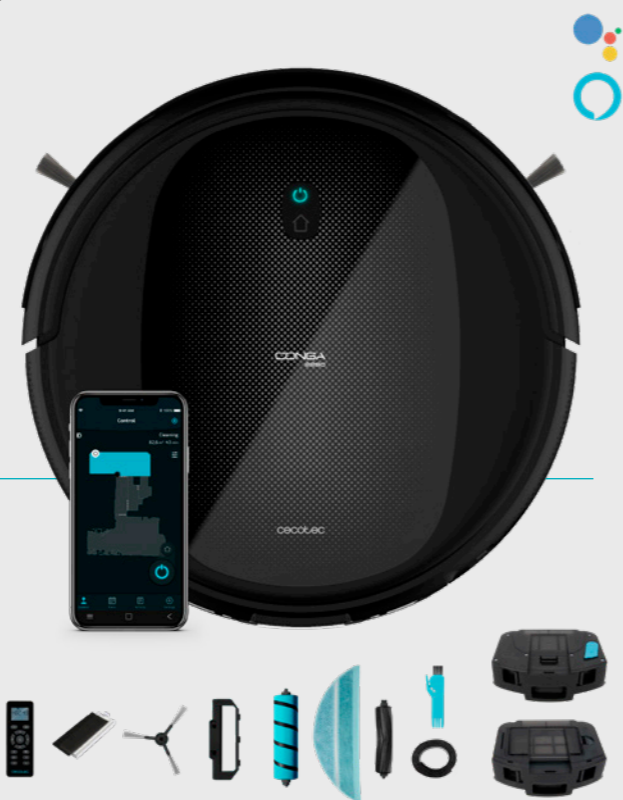

COMPOSITION:

- Robot vacuum cleaner
- Jalisco brush
- Best Friend Care brush
- Mixed tank
- Solid tank
- Remote control
- 2 mops, 4 side brushes and 2 high-efficiency filters
- Cleaning brush
- Magnetic strip
- Charging base and power adapter
- Instruction manual
- App manual

 56.7 x 11 x 36.5 cm 5.05 kg
58.5 x 12.2 x 38.6 cm 5.51 kg

 31 x 31.5 x 7.5 cm 3.75 kg

 220-240 V, 50/60Hz

 8435484057370 (Box)
18435484057377 (Master)
05737

Conga 2290 Ultimate

Conga 2290 Ultimate robot vacuum cleaner with Gyro technology. BestFriend Care brush (silicone brush). Mixed tank. 160-minute autonomy. Suction power of 2100 Pa. 3 power and scrubbing levels. 10 programmes. APP. Alexa Virtual Assistant. Programmable. Remote control. Compatible with Conga Home 2000 autoclean base.