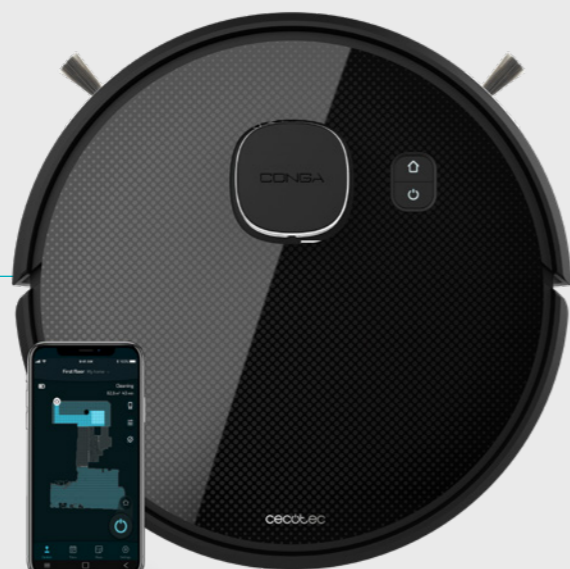

FEATURES:

- 4 in 1: robot vacuum cleaner that vacuums, scrubs, sweeps and mops.
- iTech Laser Eye: smart navigation through laser sensor that maps your house and plans a precise and organised cleaning route. It is always oriented thanks to its optical sensors.
- ForceClean 3000 Pa: great suction power for thorough cleaning.
- Interactive MultiMap: maps your home to smartly clean by areas, clean specific spots, restrict areas...
- 2600 mAh Battery: high range, up to 110-minute autonomy.
- APP Control: control programmes, power, scrubbing, cleaning record, etc. from your smartphone.
- Room Plan 2.0: Management by room. Select the order of the tasks and the cleaning modes for each of the rooms. Now, faster and more efficient.
- Alexa: compatible with your virtual voice assistant.
- 10 programs: Auto, Edge, Twice, Spot, Area, Restricted Area, Manual, Scrubbing, Spiral, and Back Home
- Scrubbing: swaying intensive scrubbing motion.
- Turbo Clean carpet: Automatic Turbo Mode on carpets

COMPOSITION:

- Robot vacuum cleaner
- Multifunctional Brush
- Mixed tank (solids and liquids)
- 2 Mops
- 2 Side Brushes
- High-efficiency filter
- Cleaning brush
- Charging base and power adapter
- Instruction manual