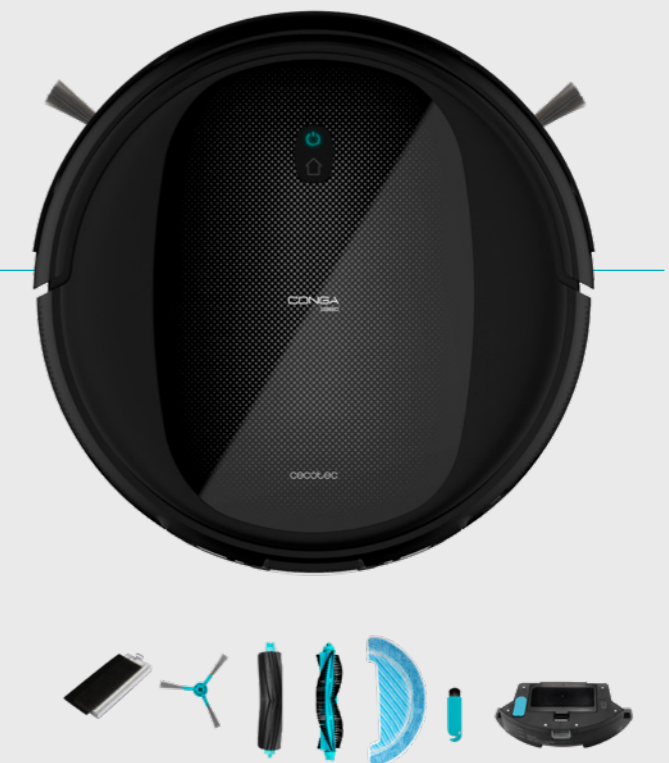

COMPOSITION:

- Robot vacuum cleaner
- BestFriend Care brush (silicone brush)
- Mixed tank (solids and liquids)
- 2 mops
- 4 side brushes
- 2 high-efficiency filters
- Cleaning brush
- Charging base and power adapter
- App manual
- Instruction manual