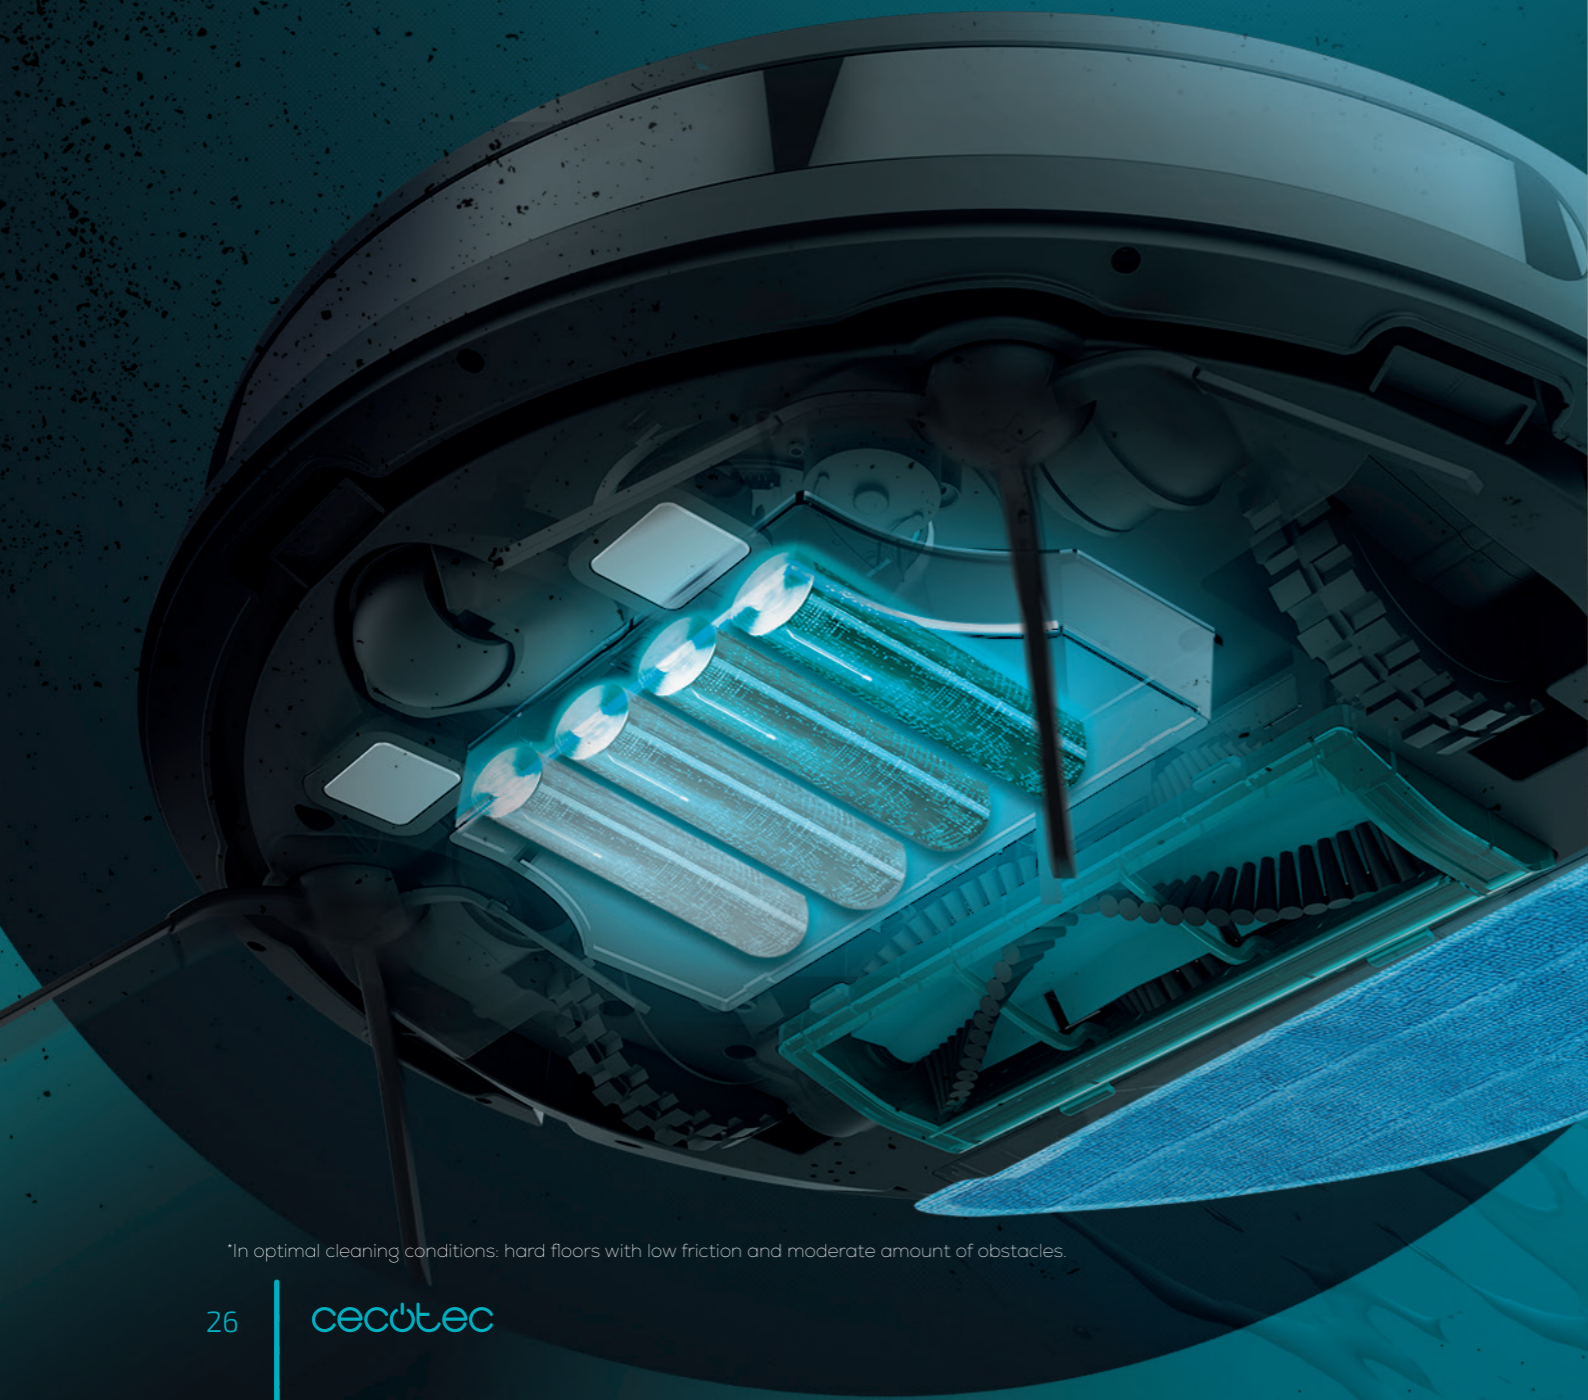

RUN TIME

Long-lasting battery

The Conga battery is designed to clean your entire home without stopping. With up to 240 minutes* of run time, it will clean every nook and cranny of your home - dirt will have nowhere to hide.

*In optimal cleaning conditions: hard floors with low friction and moderate amount of obstacles.