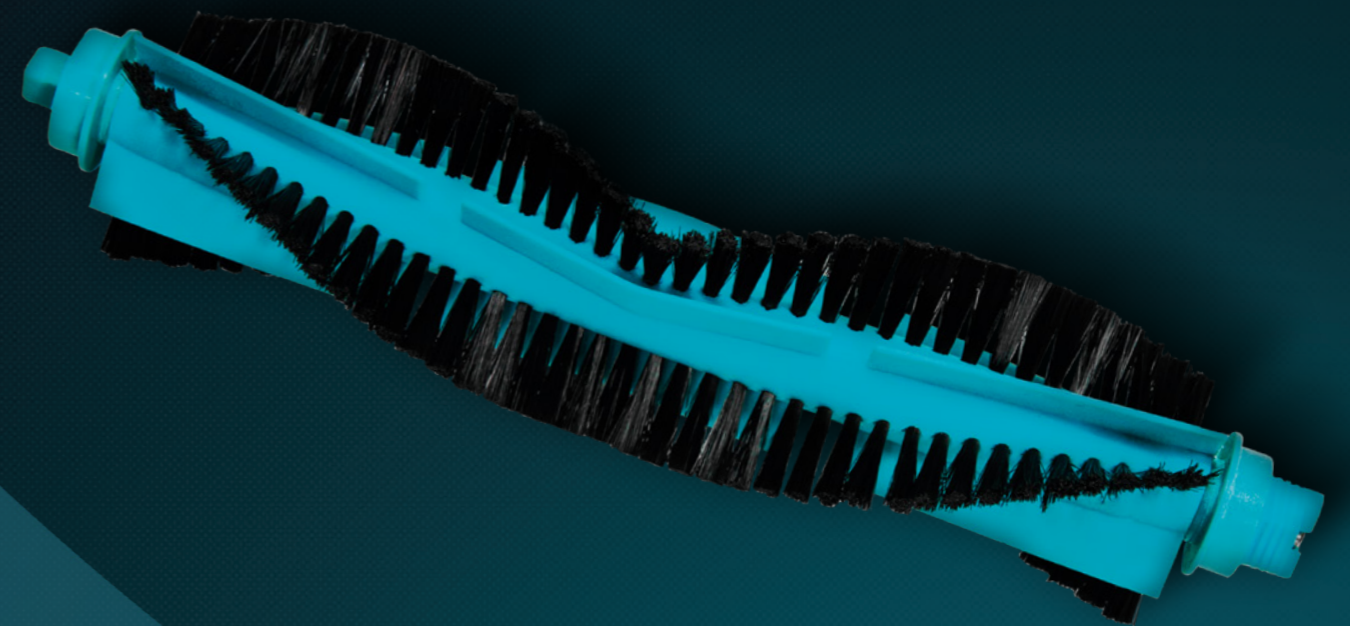

“Scrubbing” motion*: cleans like you would

From liquids to sauces, no matter what the stain, Conga will leave your floor looking like new thanks to its back-and-forth motion, identical to that of a person scrubbing, which allows it to perform intensive scrubbing so you can just enjoy seeing your floor clean.

“Twerking” motion*: removes dried stains

Thanks to the brushless motor located in its Twerking Tank, the Conga features an ultrasonic scrubbing at 600 rpm that mimics a manual scrubbing with descaling spray. And with its three levels of water flow (High, Medium and Low) it ensures that your floor shines like the first day.

Jalisco: vacuums up three times as much in one pass*

The Jalisco brush is designed with millions of microfibres that gently capture tiny particles such as sand, dust mites or flour.

*Laboratory tests carried out with dolomite sand following IEC 60312-1:2010 standard.

Multipurpose

Effectively removes dirt and grime thanks to its design with bristles and silicone rubber to remove all types of dirt and grime, even from carpets.

Best Friend Care: tangle-free cleaning

The BestFriend Care silicone brush is ideal for picking up pet hair and long hair. Forget about tangles and vacuum hairs in tricky places like carpets.