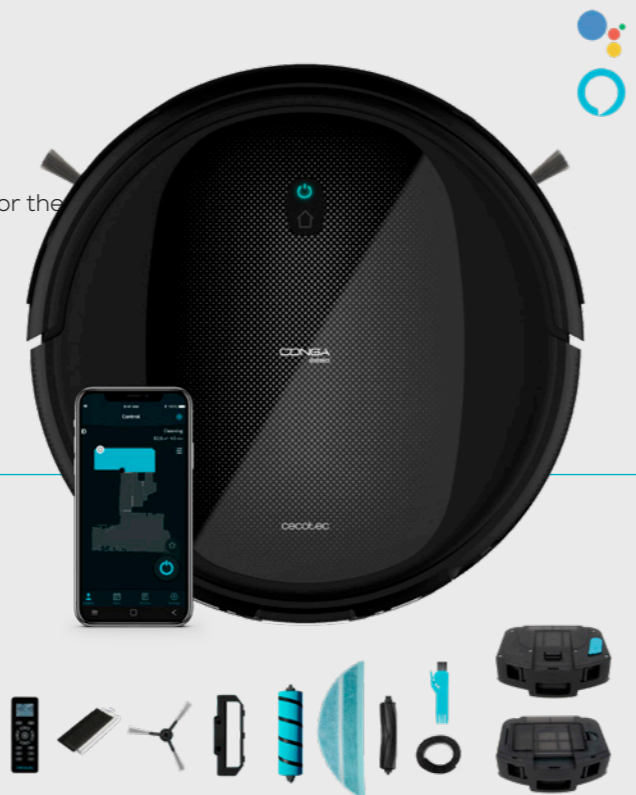

COMPOSITION:

- Robot vacuum cleaner
- Jalisco brush
- Special silicone main brush for pets
- Magnetic strip
- Mixed tank (solids and liquids), suitable for the
- Remote control
- 2 mops
- 4 side brushes
- 2 high-efficiency filters
- Cleaning brush
- Charging base and power adapter
- Instruction manual
- App manual

37 x 11,5 x 57,8 cm 5,18 kg
40 x 13 x 58,5 cm 5,62 kg

31,9 x 31,9 x 7,5 cm 3,96 kg

220-240 V, 50/60Hz

8435484056618 (Box)
18435484056615 (Master)
05661