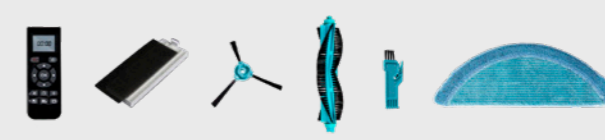

57 x 11.5 x 37.5 cm 5.4 kg
59.5 x 13 x 40 cm 5.5 kg

32 x 32 x 8 cm 3.32 kg

100-240 V, 50/60 Hz

8435484051422 (Box)
8435484051422 (Master)
05142

Conga Connected

Conga Connected robot vacuum cleaner with random technology. 160 minutes of autonomy. Suction power of 1400 Pa. 3 power and scrubbing levels. BestFriend Care silicone brush and Jalisco brush. 6 programmes. APP. Alexa Virtual Assistant. Programmable.