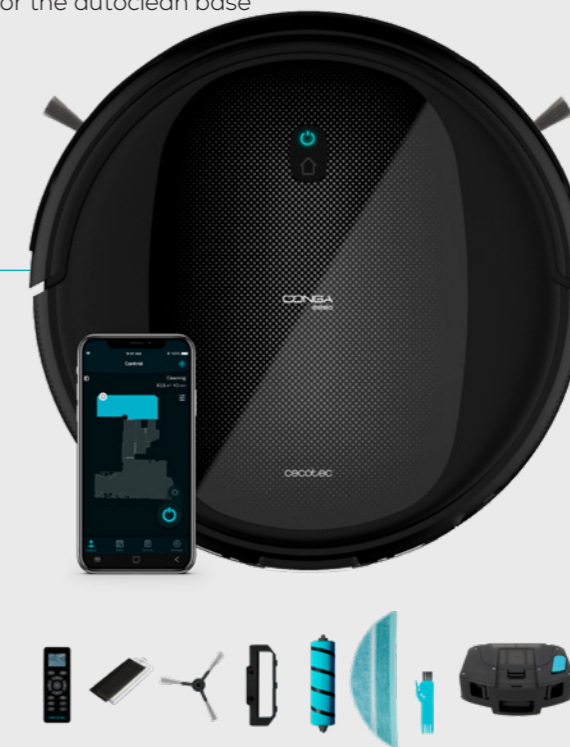

COMPOSITION:

- Robot vacuum cleaner
- Jalisco brush
- Remote control
- Mixed tank (solids and liquids), suitable for the autoclean base
- 2 mops
- 4 side brushes
- 2 high-efficiency filters
- Cleaning brush
- Charging base and power adapter
- Instruction manual

- 05798