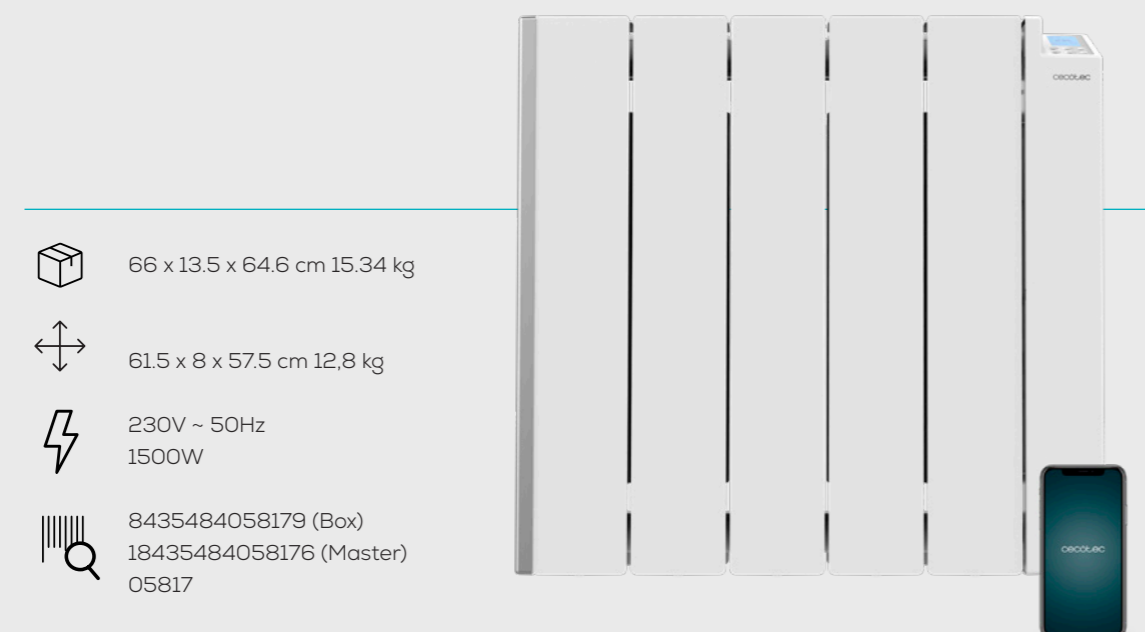

FEATURES:

- Electric radiator with cast aluminium, 6 heating elements and 1500 W great power, with which you can quickly heat the room in which it is placed, of approximately up to 20 m².
- Thanks to its Ceramic Technology, the electric radiator keeps the temperature and continues to radiate heat for some time after it has been turned off, resulting in economic and environmental savings.
- Control its operation from your smartphone thanks to the EnergySilence app, along with its LCD display, which allows you to control the heater's operation in a convenient and easy manner.
- It has a 24/7 programmable timer with which you can set the hour, day of the week and time you want the device to start working.
- Its IPX4 protection allows you to place the radiator in the bathroom, ensuring maximum safety and calm.
- It has 4 operating modes to adapt to the needs in every moment: Comfort mode, Eco mode, Anti-frost mode and Open window mode.
- It allows setting the desired temperature in a room from 5°C to 35°C to enjoy the ideal temperature in every moment and situation.
- Maximum safety guaranteed thanks to its protection against overheating with AutoOff system, which stops operation automatically in case of overheating, avoiding possible risks. It also has a child lock to prevent unwanted product handling, on/off switch and robust wall mounting.

COMPOSITION:

- Electric radiator
- Wall assembly kit
- Instruction manual