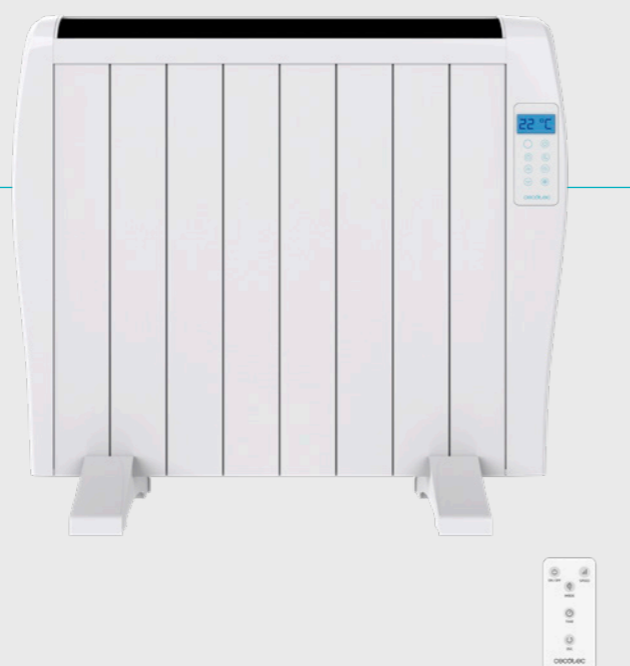

ReadyWarm 1800 Thermal

Dry thermal emitter, 8 fins, 1200 W, LCD display and remote control.

FEATURES:

- 8-fin aluminium electric radiator.
- Minimum consumption, 1200 W, allows energy saving.
- 3 Heating modes, choose between Day mode (5-35 °C), Nigh mode (5-25 °C) and Neverfrost mode (5-15 °C).
- WarmTimer, programmable up to 24 hours/day, 7 days/week, and with Auto-off function.
- Smart Control LCD display and remote control, for easier usability.
- Elegant SlimDesign, only 5-cm thickness.
- WarmSpace technology, capable of heating 15 m² fast and efficiently.
- Overprotect System, protection against overheating: AutoOff System that stops the fan heater from operating when it is excessively hot.
- Includes feet and wall bracket for different installation options.
- Security System: safety grid that prevents access to the electric radiator inner parts.

COMPOSITION:

- Electric radiator
- Feet and bracket
- Remote control
- Instruction manual

81 x 10.5 x 62 cm 6.78 kg

69 x 5 (26) x 58 cm 6 kg

220-240 V, 50/60 Hz.
1200 W

8435484053327 (Box)
8435484053327 (Master)
05332

ReadyWarm 2000 Thermal

Dry thermal emitter, 10 fins, 1500 W, LCD display and remote control.

FEATURES:

- 10-fin aluminium electric radiator.
- Minimum consumption, 1500 W, allows energy saving.
- 3 Heating modes, choose between Day mode (5-35 °C), Nigh mode (5-25 °C) and Neverfrost mode (5-15 °C).
- WarmTimer, programmable up to 24 hours/day, 7 days/week, and Auto-off function for the device to automatically turn off after the scheduled time.
- Smart Control LCD display and remote control, for easier usability.
- Elegant SlimDesign, only 5-cm thickness.
- WarmSpace technology, capable of heating 20 m² fast and efficiently.
- Overprotect System, protection against overheating: AutoOff System that stops the fan heater from operating when it is excessively hot.
- Includes feet and wall bracket for different installation options.
- Security System: safety grid that prevents access to the electric radiator inner parts.