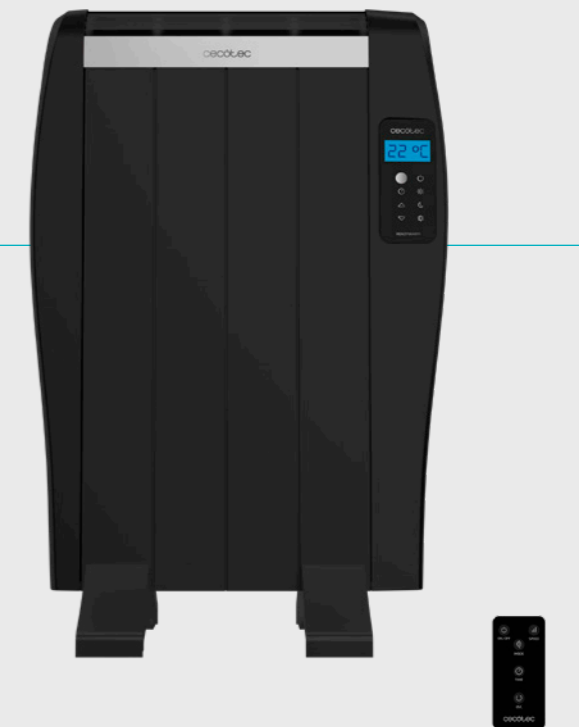

COMPOSITION:

- Electric radiator
- Feet and bracket
- Remote control
- Instruction manual

53 x 10.5 x 62 cm 4.66 kg

42 x 5 (26) x 58 cm 3.5 kg

220-240 V, 50/60 Hz.
600 W

8435484058926 (Box)
18435484058923 (Master)
05892