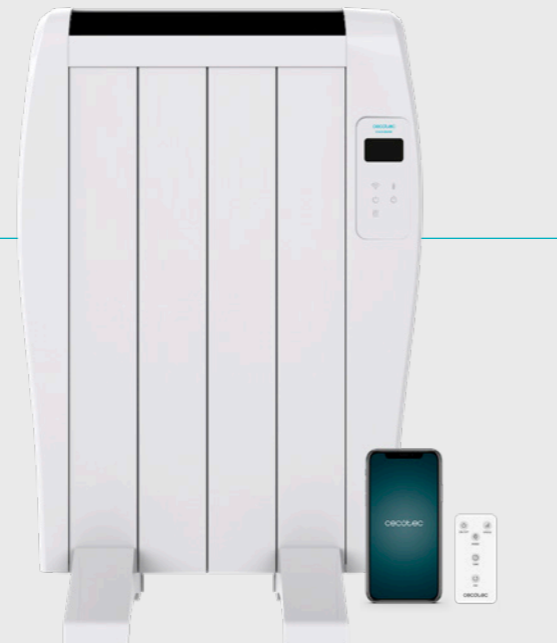

ReadyWarm 800 Thermal Connected

Electric radiator with 4 fins and 600 W, Wi-Fi control, LED display, remote control, programmable timer, temperature selection, 8-m² coverage area and maximum safety.

FEATURES:

- The electric radiator is highly powerful due to its 600 W and 4 fins, and capable of heating rooms in a small amount of time.
- Its wide coverage area of up to 8 m² allows reaching the desired temperature in a short amount of time.
- Its Wi-Fi control through Smartphone allows setting different heating configurations.
- Thanks to its LCD display and its remote control, the heater offers completely intelligent and convenient control.
- It has a programmable timer with which you can set the time at which you want the device to start working and the operating time.
- Its thermostat allows the radiator to detect the room temperature, and selecting the desired temperature within a range of 5 °C and 40 °C.
- Maximum adaptability as it can be installed on the wall or it can be used as portable thanks to its casters.
- It features 2 safety systems, which include protection against overheating (home protection) and child safety lock (prevents risks arising from accidental use).

COMPOSITION:

- Electric radiator
- Feet and bracket
- Remote control
- Instruction manual

53 x 10 x 62.5 cm 4.5 kg

41 x 26 x 63 cm 3,4 kg

220-240 V, 50/60 Hz
600 W

8435484053723 (Box)
05372

ReadyWarm 1200 Thermal Connected

Electric radiator with 6 fins and 900 W, Wi-Fi control, LED display, remote control, programmable timer, temperature selection, 10-m² coverage area and maximum safety.

FEATURES:

- The electric radiator is highly powerful due to its 900 W and 6 heating elements, and capable of heating rooms in a small amount of time.
- Its wide coverage area of up to 10 m² allows reaching the desired temperature in a short amount of time.
- Its Wi-Fi control through Smartphone allows setting different heating configurations.
- Thanks to its LCD display and its remote control, the heater offers completely intelligent and convenient control.
- It has a programmable timer with which you can set the time at which you want the device to start working and the operating time.
- Its thermostat allows the radiator to detect the room temperature, and selecting the desired temperature within a range of 5 °C and 40 °C.
- Maximum adaptability as it can be installed on the wall or it can be used as portable thanks to its casters.
- It features 2 safety systems, which include protection against overheating (home protection) and child safety lock (prevents risks arising from accidental use).