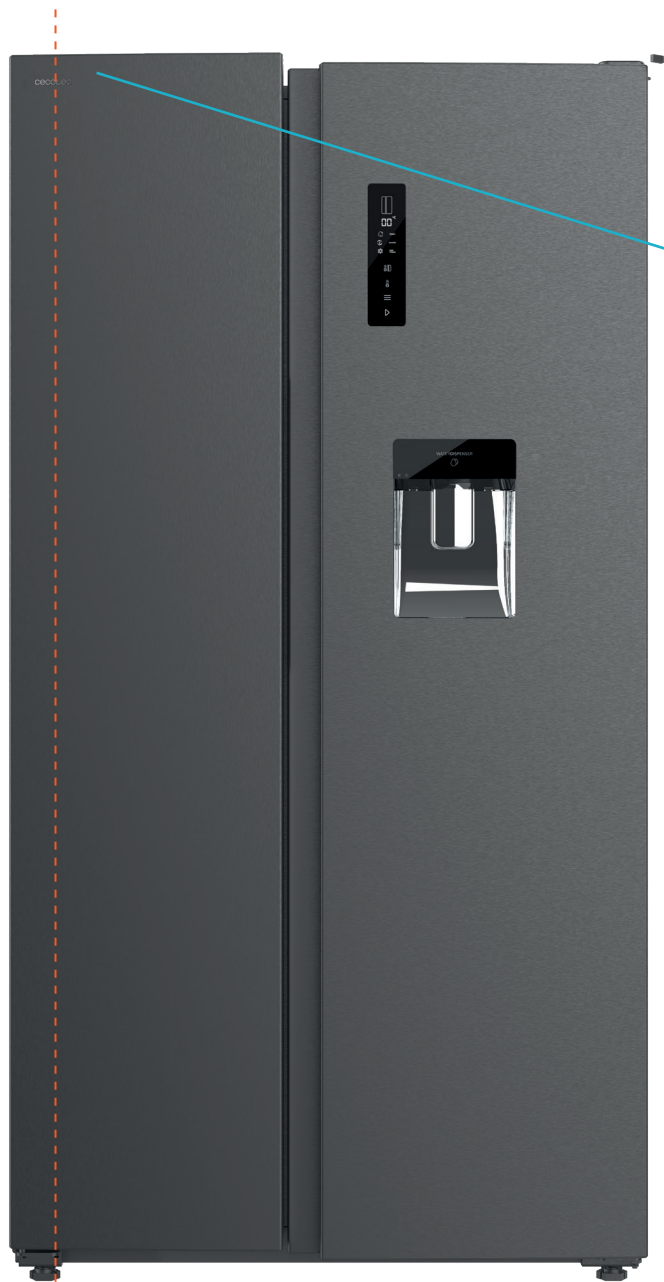

GRAPHIC DESIGN