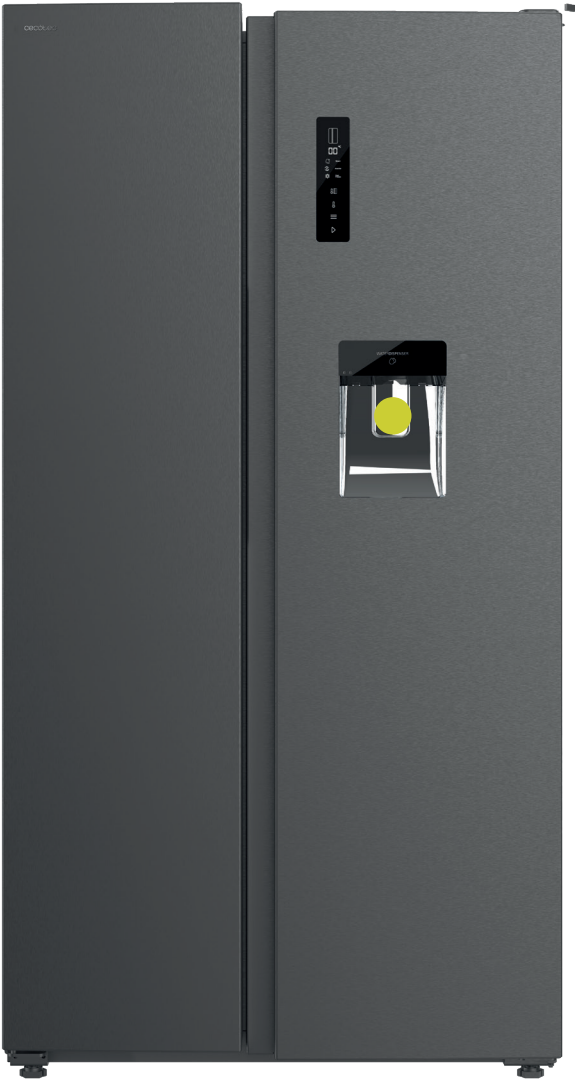

COLOR DESIGN

Chromed details

Matt finish